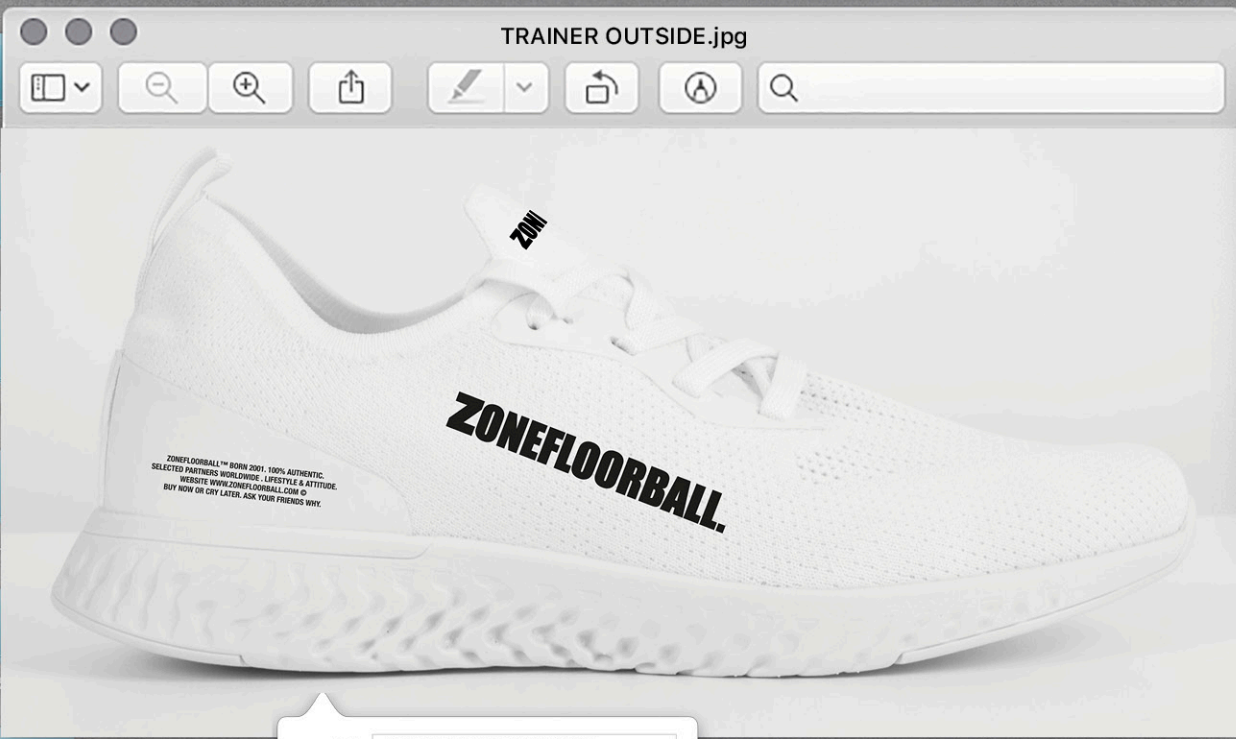

Item: 42882 ELBOW PROTECTION MONSTER
Size/Color: 150/170CL, XS/S, M/L, XL/XXL / BLACK

Item: 32943 JOCKSTRAP LEGEND
Size/Color: JUNIOR, SENIOR / BLACK

Item: 37440 SHORTS MONSTER BLACK
Size/Color: 150/170CL, XS/S, M/L, XL/XXL, XXXL