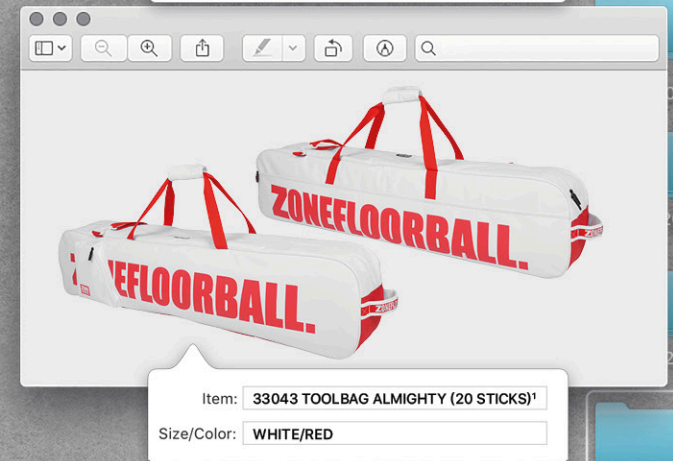

Item: **43013 TOOLBAG BRILLIANT+ (20 STICKS)**
Size/Color: **WHITE/SILVER**

Item: **43015 BACKPACK BRILLIANT+**
Size/Color: **WHITE/SILVER**

Item: **43006 STICK COVER BRILLIANT+**
Size/Color: **80-92, 92-104 CM / WHITE/SILVER**

SHOWROOM 20/21

ZONEFLOORBALL™ BORN 2001. 100% AUTHENTIC. SELECTED PARTNERS WORLDWIDE. LIFESTYLE & ATTITUDE. WEBSITE WWW.ZONEFLOORBALL.COM © BUY NOW OR CRY LATER. ASK YOUR FRIENDS WHY.

TEAMWEAR 20/21

Item: 33039 STICK COVER BRILLIANT
Size/Color: 80-92 CM / BLACK/GREY