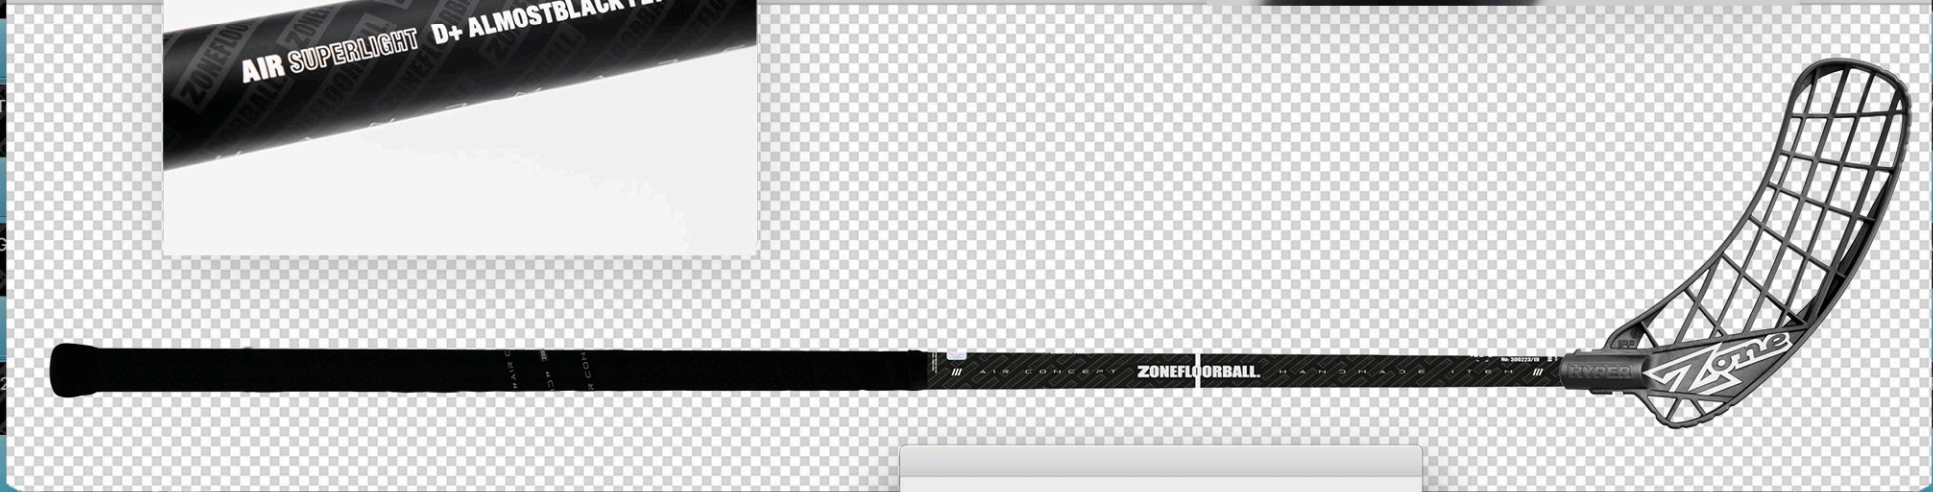

[Shaft lengths: 96, 100, 104 cm. Total stick lengths: 106, 110, 114 cm. Shaft material: Carbon Superlight. Shaft profile: Round (D+). Blade: HYPER Black. Blade material: PE. Grip design: AIR CONCEPT. Grip quality: AIR Grip. Weight: 203 G (96cm). Art. No: 41031.]