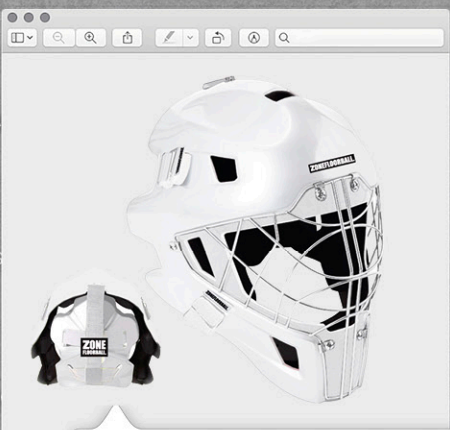

Item: 42807 MASK MONSTER CAT EYE CAGE
Size/Color: ALL WHITE