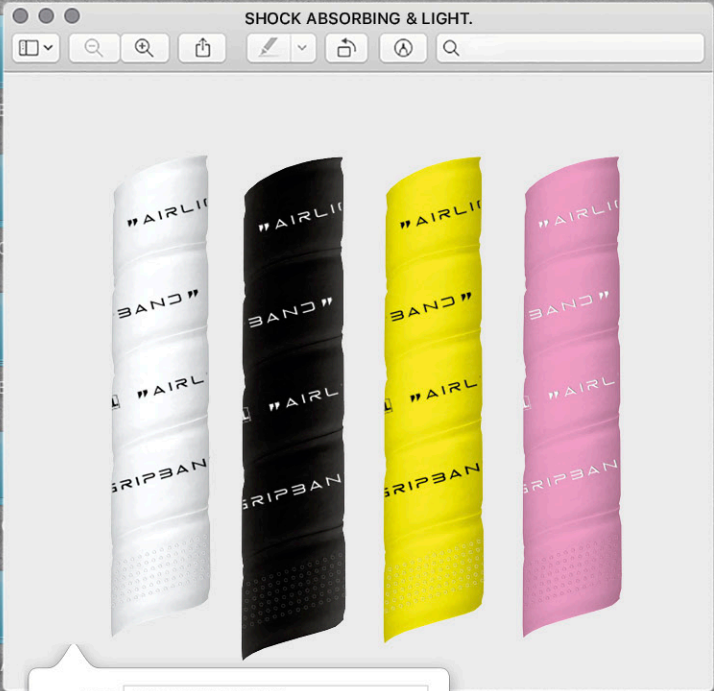

Size/Color:

Item: 34156 AIRLIGHT GRIP
Size/Color: WHITE

Item: 34157 AIRLIGHT GRIP
Size/Color: BLACK

Item: 34158 AIRLIGHT GRIP¹
Size/Color: NEON YELLOW

Item: 34159 AIRLIGHT GRIP¹
Size/Color: PINK

Item: 34105 OVER GRIP SUPER STICKY
Size/Color: WHITE