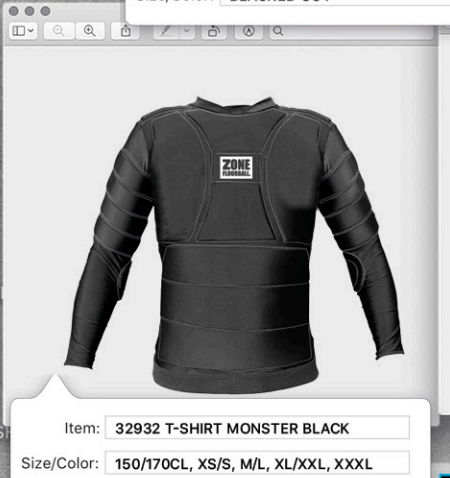

Item: 32890 GLOVES MONSTER
Size/Color: KIDS, XS-S, M-L, XL / ALL WHITE

Item: 32932 T-SHIRT MONSTER BLACK
Size/Color: 150/170CL, XS/S, M/L, XL/XXL, XXXL