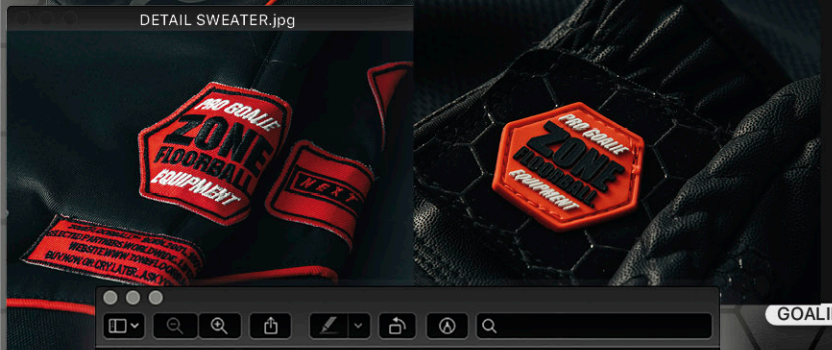

APPAREL 20/21

EYEWEAR 20/21

BAGS 20/21

SEETHROUGH 20/21

SHOES 20/21

TEAMWEAR 20/21

Item:

Size/Color: