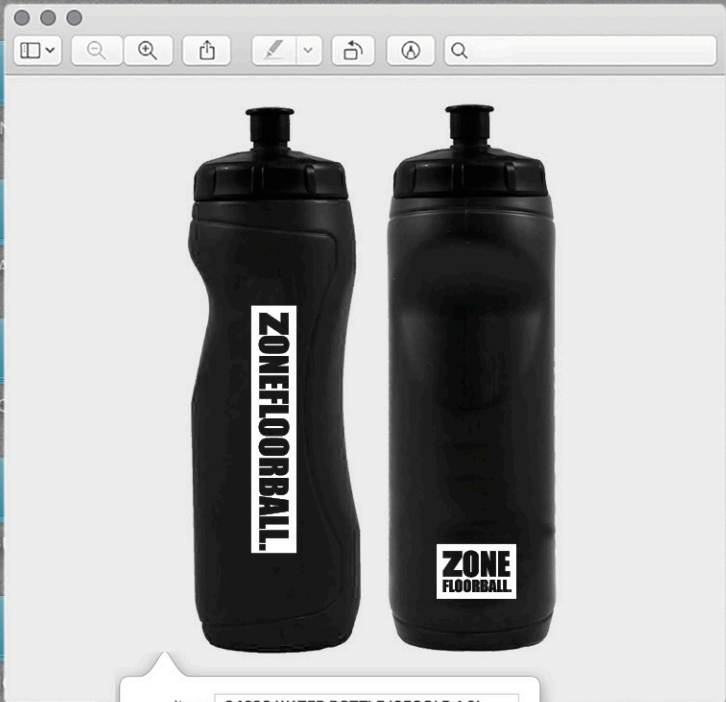

- STICKS 20/21
- NEW BLADE 20/21
- ICE BLUE PACK 20/21
- GOALIE 20/21
- APPAREL 20/21
- EYEWEAR 20/21
- 20/21
- 20/21
- EAR 20/21

Item: 33723 WRISTBAND RETRO 2-PACK
Size/Color: BLUE/WHITE

Item: 34017 WRISTBAND RETRO 2-PACK
Size/Color: WHITE

Item: 34016 WRISTBAND HYPE KING SIZE
Size/Color: WHITE

Item: 34015 WRISTBAND HYPE KING SIZE
Size/Color: BLACK

Item: 33722 WRISTBAND RETRO 2-PACK
Size/Color: RED/WHITE

Item: 34018 WRISTBAND RETRO 2-PACK
Size/Color: BLACK

Item: 33721 WRISTBAND LOGO
Size/Color: WHITE

Item: 33720 WRISTBAND LOGO
Size/Color: BLACK

Item: 34338 WATER BOTTLE ICECOLD 1,0L
Size/Color: BLACK

Item: 34236 IPHONE 8 PLUS COVER ZONE!
Size/Color: RED

Item: 34237 SAMSUNG S9 COVER ZONE!
Size/Color: WHITE