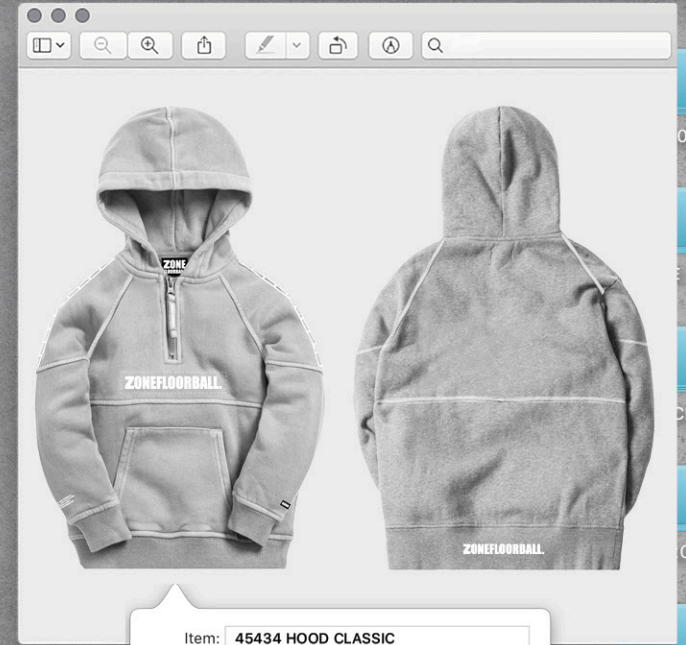

Item: 45434 HOOD CLASSIC
Size/Color: XS-XXL / COTTON GREY