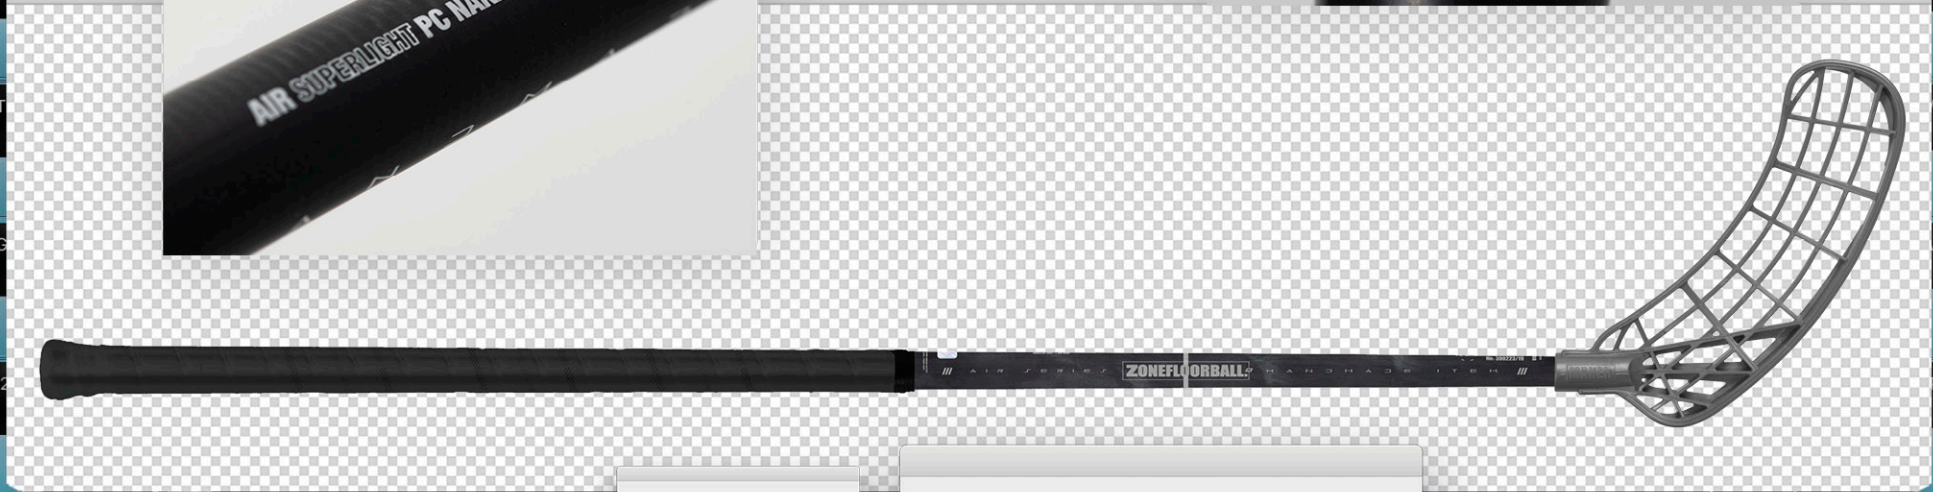

MAKER AIR SUPERLIGHT 26 PC.jpg

PLAYER'S CHOICE
MONSTER² GRIP™ + AIR HARD

[Shaft lengths: 96, 100, 104 cm. Total stick lengths: 106, 110, 114 cm. Shaft material: Carbon Superlight. Shaft profile: Round. Blade: MAKER Grey. Blade material: Air Hard. Grip design: MONSTER2. Grip quality: MONSTER2 Grip. Weight: 207 G (96cm). Art. No: 41041.]

TIMELINE 20/21.PDF

GOALIE PRO.JPG