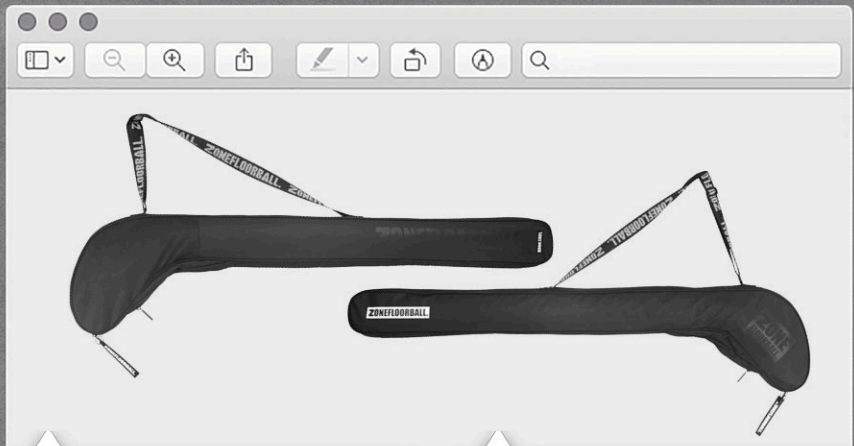

SHOWROOM 20/21

ZONEFLOORBALL™ BORN 2001. 100% AUTHENTIC. SELECTED PARTNERS WORLDWIDE. LIFESTYLE & ATTITUDE. WEBSITE WWW.ZONEFLOORBALL.COM © BUY NOW OR CRY LATER. ASK YOUR FRIENDS WHY.

TEAMWEAR 20/21

Item: 33039 STICK COVER BRILLIANT
Size/Color: 80-92 CM / BLACK/GREY