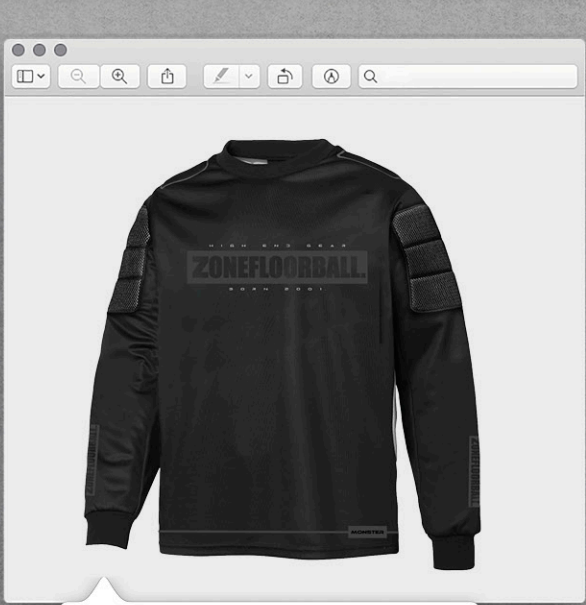

UNIQUE HONEY PATTERN DESIGN ON SHOULDERS, LEGS AND SIDES TO MARK IMPROVED AND STRENGTHENED AREAS.

Item:

Size/Color:

Item: 42294 MONSTER² GOALIE SWEATERS¹
Size/Color: XS-XXXL / WHITE/RED

Item: 42270 MONSTER² GOALIE SWEATERS
Size/Color: 140, 160CL, XS-XXXL / ALL BLACK

Item: 42808 MASK PATRIOT
Size/Color: BLACK

Item: 42280 PATRIOT GOALIE SWEATERS
Size/Color: 130-170CL, XS-XXL / BLACK

Item: 42314 MONSTER² GOALIE PANTS¹
Size/Color: XS-XXXL / WHITE/RED

Item: 42809 MASK MONSTER SQUARE CAGE¹
Size/Color: WHITE/RED