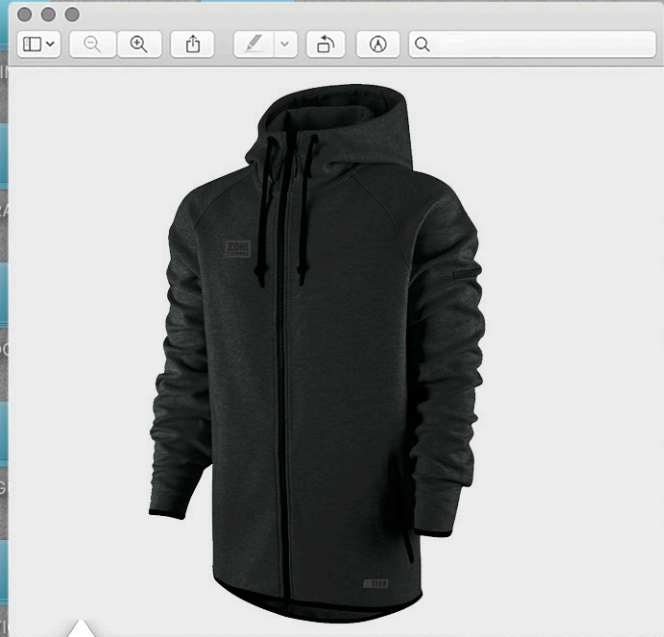

- MARKETING
- INSTAGRAM
- LOOKBOOK
- CATALOG
- INSPIRATION
- PRODUCTS 20/21
- PACKING 20/21
- IDEAS 20/21
- LIMITED EDITIONS 20/21
- SHOWROOM 20/21

- TRAINER.JPG
- ACCESSORIES 20/21
- GRIPS 20/21
- STICKS 20/21
- NEW BLADE 20/21
- ICE BLUE PACK 20/21
- GOALIE 20/21
- APPAREL 20/21

Item: 45324 HOOD ZIP HITECH
Size/Color: XXS-XXL / BLACK