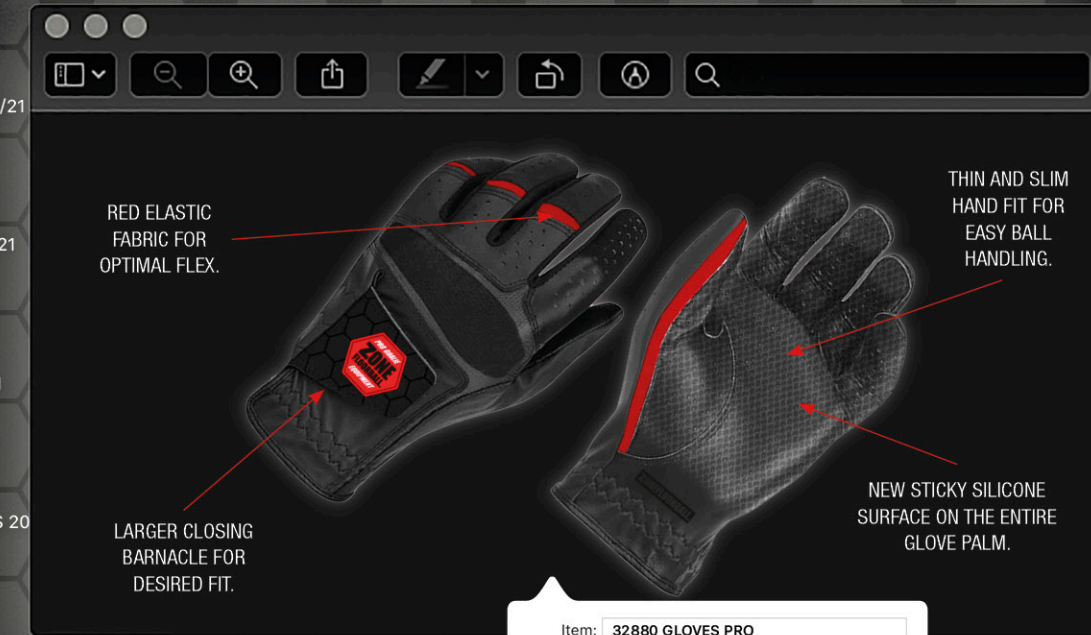

UNIQUE HONEY PATTERN DESIGN ON SHOULDERS, LEGS AND SIDES TO MARK IMPROVED AND STRENGTHENED AREAS.