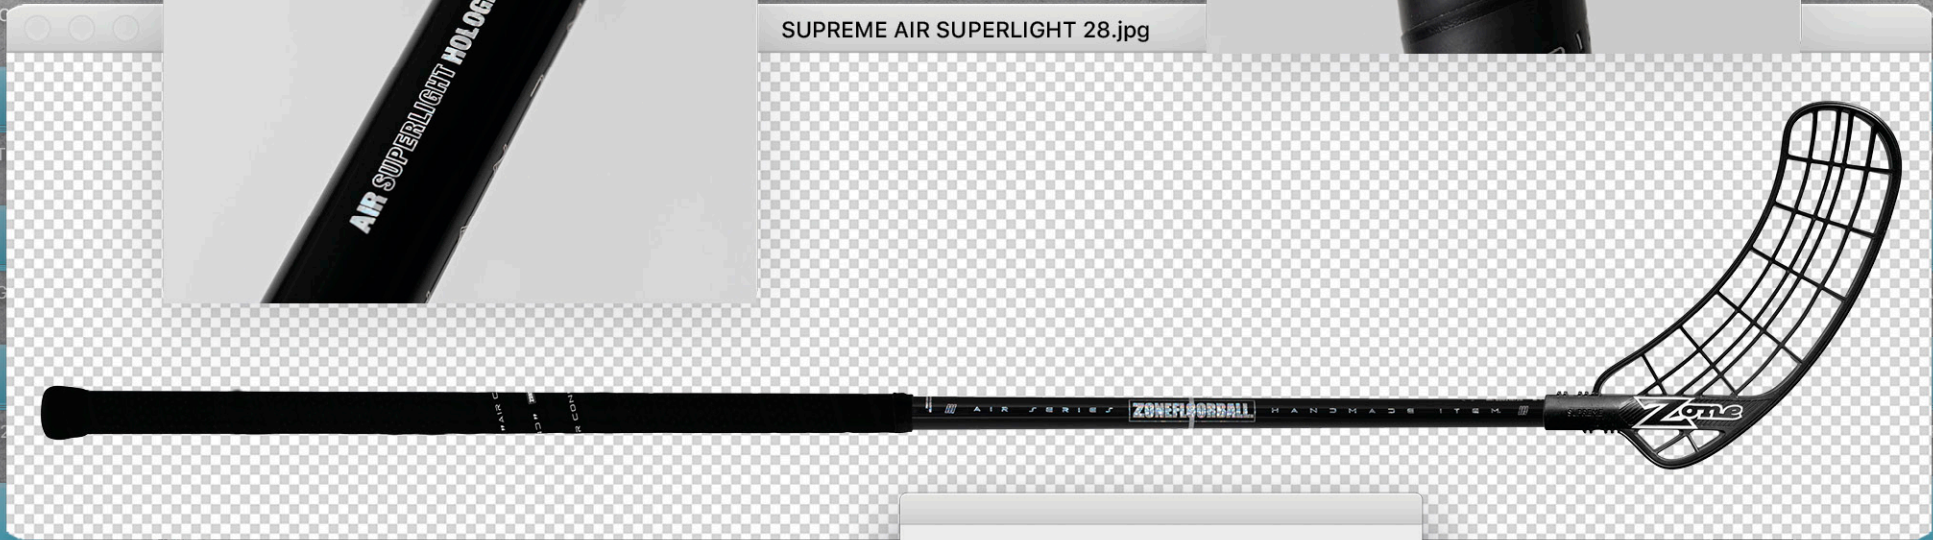

- MARKETING 20/21
- PHOTOSHOOTS 20/21
- INSTAGRAM 20/21
- EVENTS 20/21
- LOOKBOOK 20/21
- PLAYERS & TEAMS 20/21

- CATALOGUE 20/21
- INSPIRATIO
- PRODUCT
- PACKING
- IDEAS

- LIMITED EDITIONS 20/21
- TIMELINE 20/21.PDF
- SHOWROOM 20/21

- TRAINER.JPG
- ACCESSORIES 20/21
- STICKS 20/21
- NEW BLADE 20/21
- ICE BLUE PACK 20/21
- GOALIE 20/21

- AREL 20/21
- WEAR 20/21
- GS 20/21
- ROUGH 20/21
- SHOES 20/21
- TEAMWEAR 20/21

[Shaft lengths: 96, 100, 104 cm. Total stick lengths: 106, 110, 114 cm. Shaft material: Carbon Superlight. Shaft profile: Round. Blade: SUPREME Black. Blade material: PE. Grip design: AIR CONCEPT. Grip quality: AIR Grip. Weight: 205 G (96cm). Art. No: 41011.]