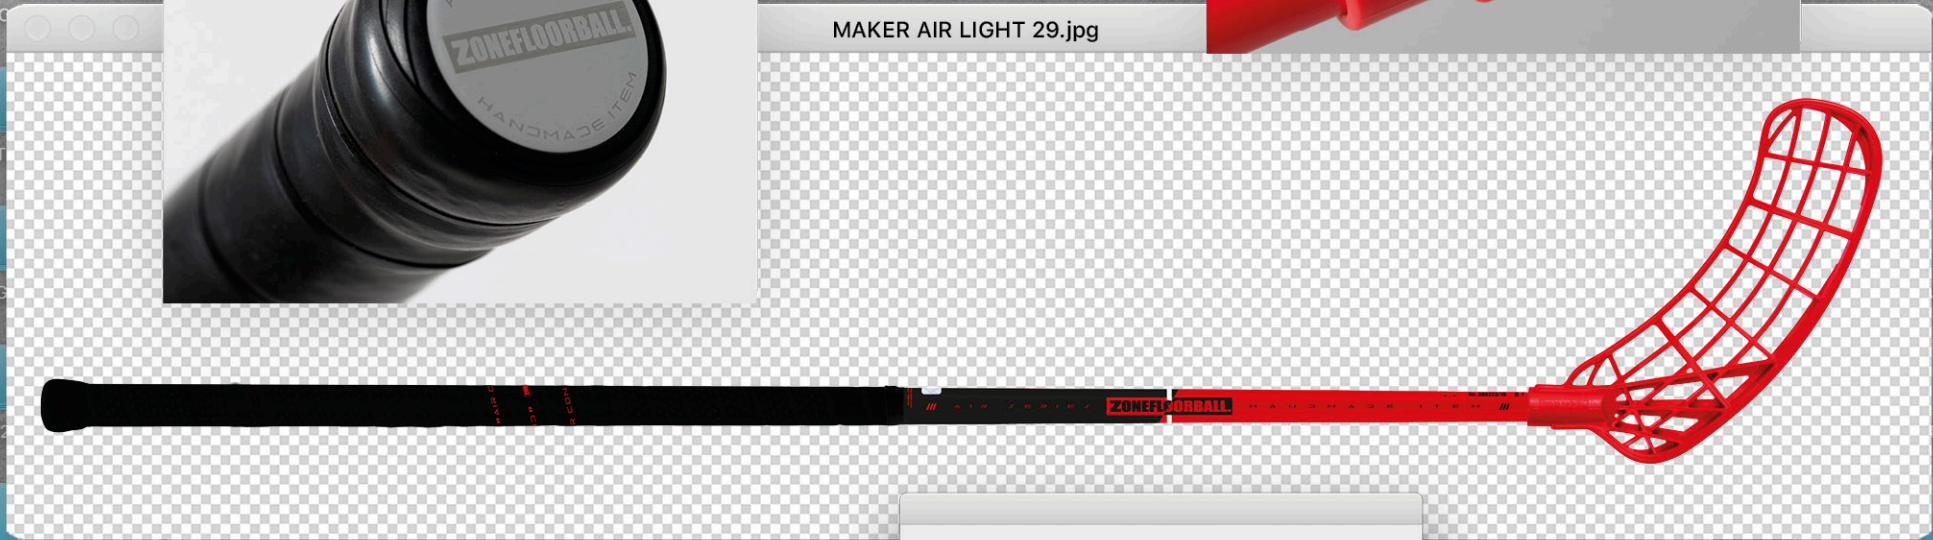

MAKER AIR LIGHT 29.jpg

[Shaft lengths: 87, 92, 96 cm. Total stick lengths: 97, 102, 106 cm. Shaft material: Composite Light. Shaft profile: Round. Blade: MAKER Red. Blade material: PE. Grip design: AIR CONCEPT. Grip quality: AIR Grip. Weight: 227 G (92cm). Art. No: 40961.]