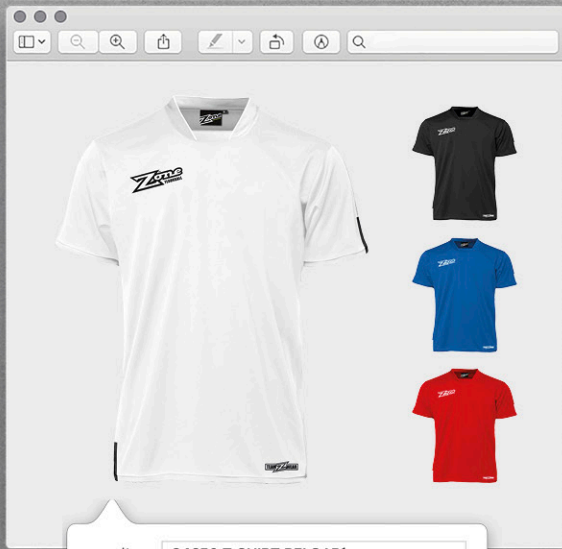

Item: 34650 T-SHIRT RELOAD
Size/Color: 120, 140, 160CL, XS-XXL / ○●●●