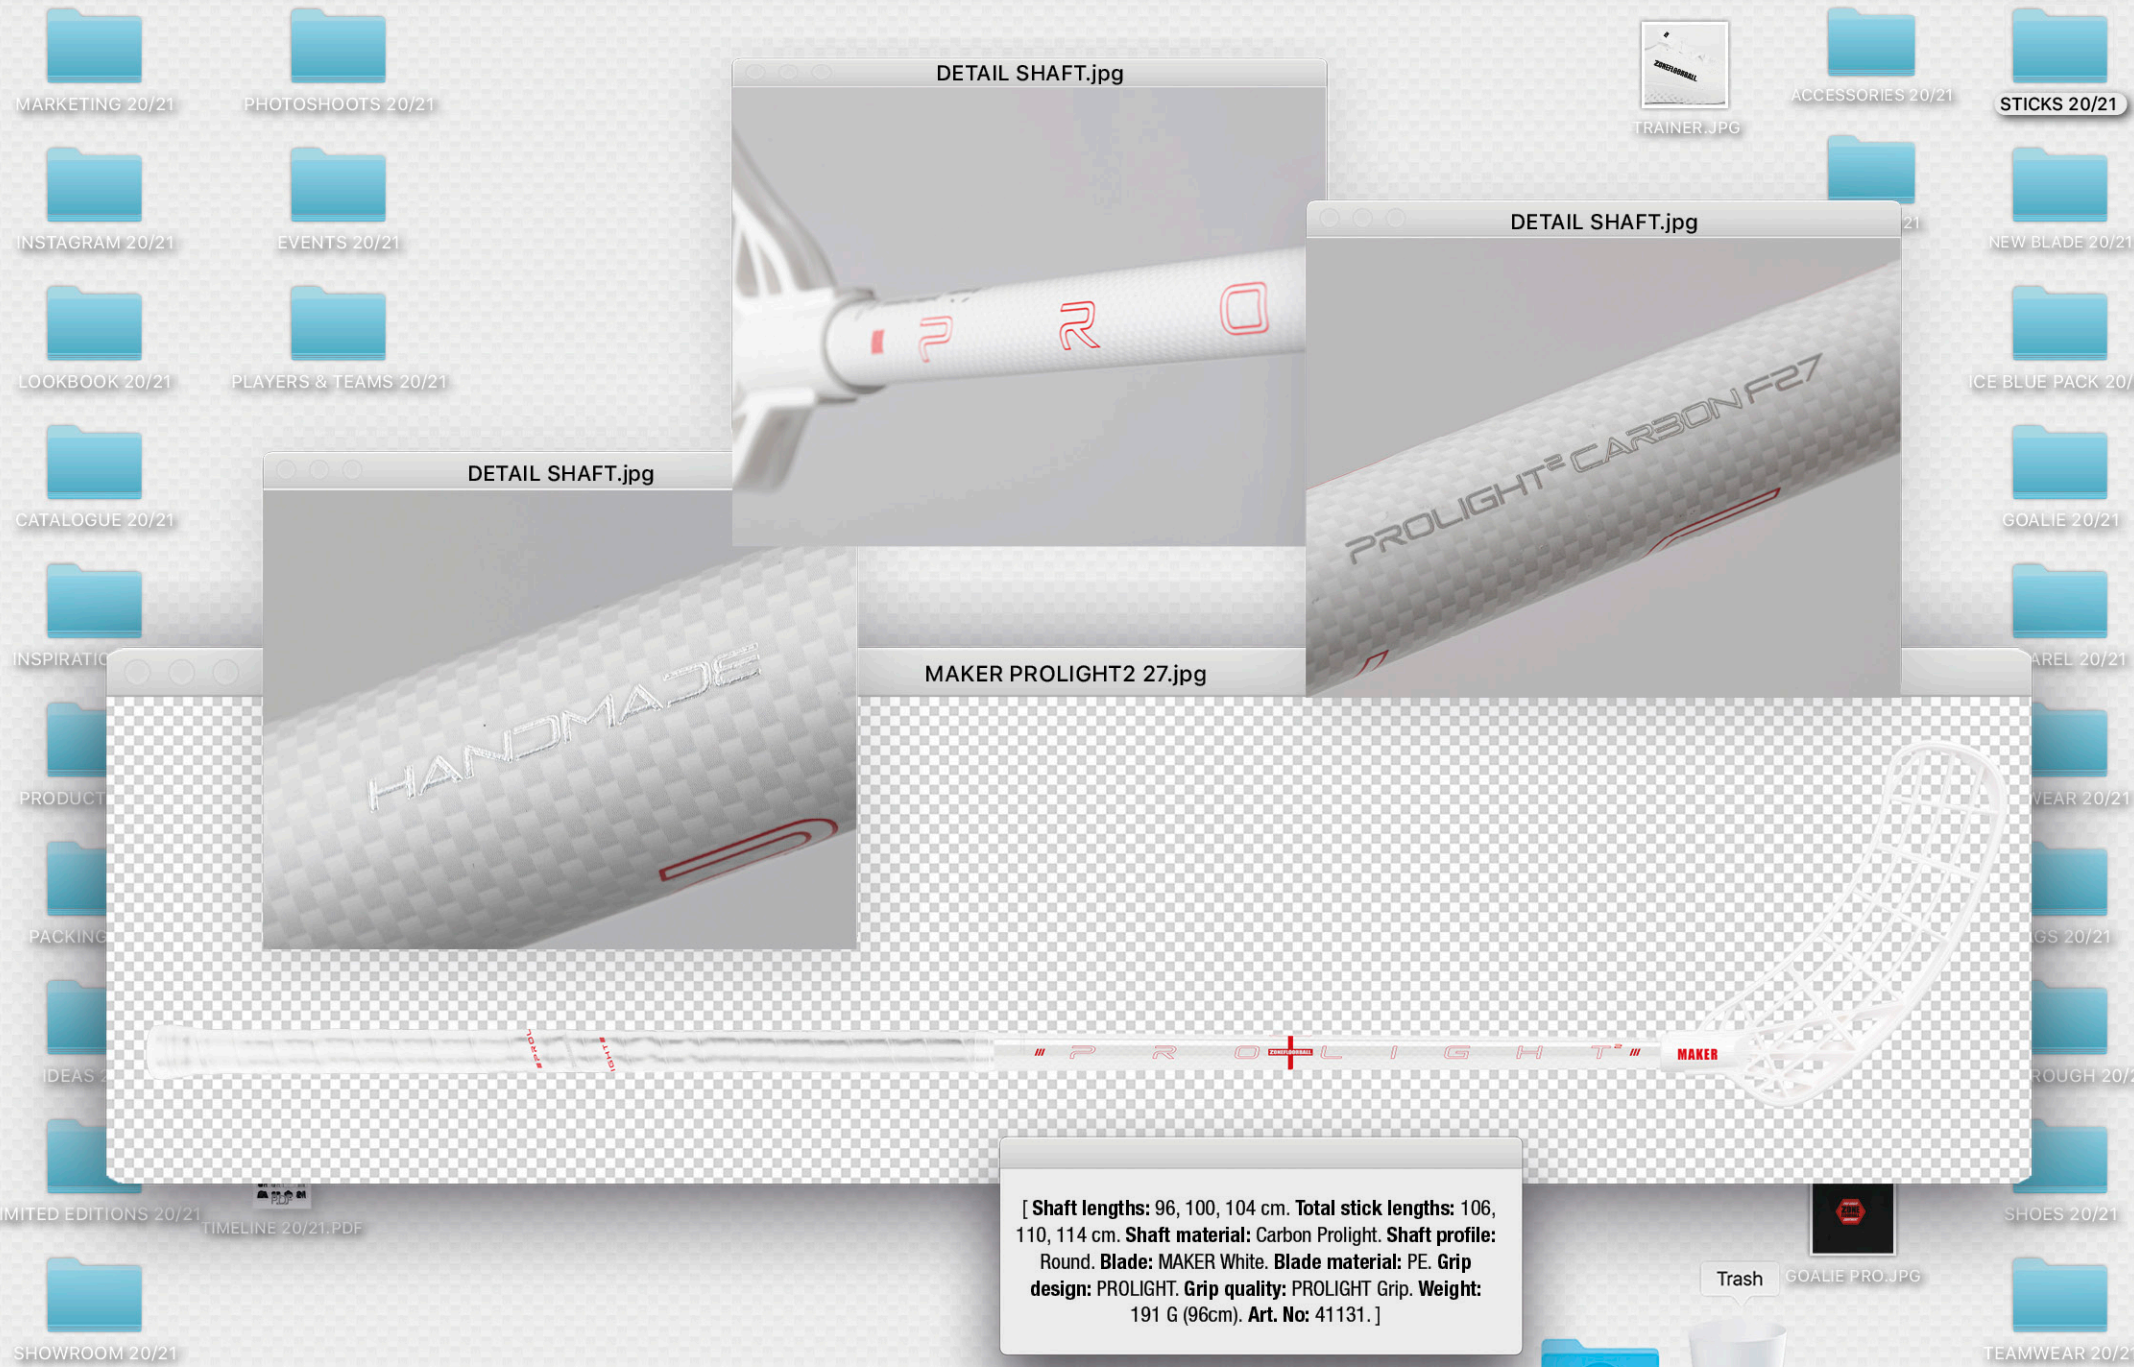

[Shaft lengths: 96, 100, 104 cm. Total stick lengths: 106, 110, 114 cm. Shaft material: Carbon Prolight. Shaft profile: Round. Blade: MAKER White. Blade material: PE. Grip design: PROLIGHT. Grip quality: PROLIGHT Grip. Weight: 191 G (96cm). Art. No: 41131.]