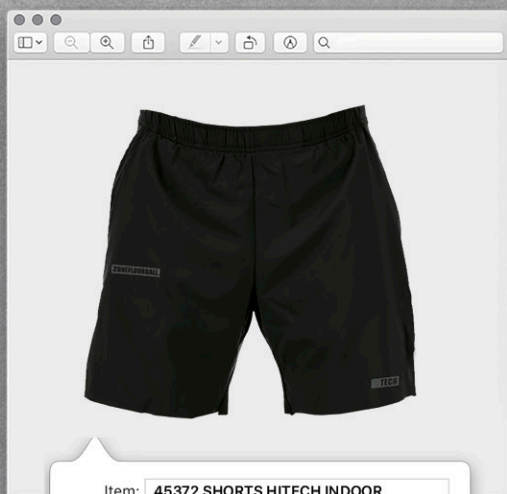

Item: **45372 SHORTS HITECH INDOOR**
Size/Color: **160CL, XS-XXL / BLACK**