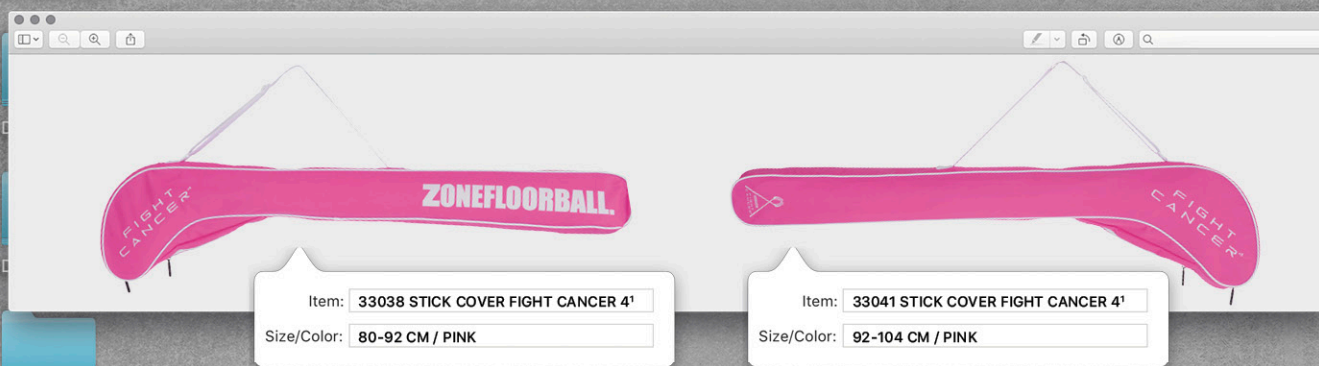

Item: **43013 TOOLBAG BRILLIANT+ (20 STICKS)**
Size/Color: **WHITE/SILVER**

Item: **43015 BACKPACK BRILLIANT+**
Size/Color: **WHITE/SILVER**

Item: **43006 STICK COVER BRILLIANT+**
Size/Color: **80-92, 92-104 CM / WHITE/SILVER**

SHOWROOM 20/21

ZONEFLOORBALL™ BORN 2001. 100% AUTHENTIC. SELECTED PARTNERS WORLDWIDE. LIFESTYLE & ATTITUDE. WEBSITE WWW.ZONEFLOORBALL.COM © BUY NOW OR CRY LATER. ASK YOUR FRIENDS WHY.

TEAMWEAR 20/21

Item: 33039 STICK COVER BRILLIANT
Size/Color: 80-92 CM / BLACK/GREY