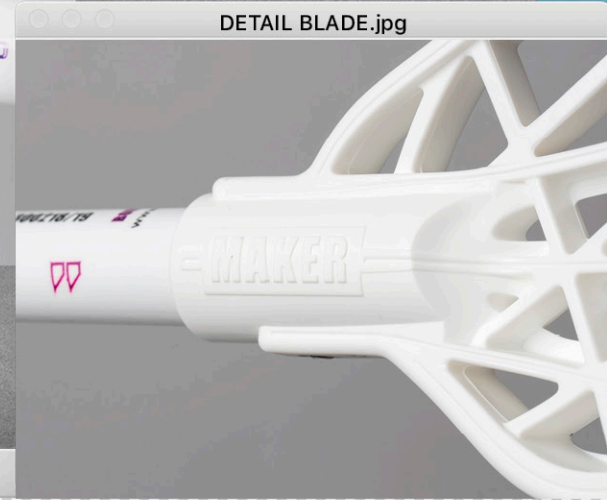

- TRAINER.JPG
- ACCESSORIES 20/21
- STICKS 20/21
- NEW BLADE 20/21
- ICE BLUE PACK 20/21
- GOALIE 20/21

[Shaft lengths: 96, 100, 104 cm. Total stick lengths: 106, 110, 114 cm. Shaft material: Carbon Superlight. Shaft profile: Round. Blade: ZUPER Black. Blade material: PE. Grip design: AIR CONCEPT. Grip quality: AIR Grip. Weight: 201 G (96cm). Art. No: 41001.]

TIMELINE 20/21.PDF

- GOALIE PRO.JPG
- SHOES 20/21
- TEAMWEAR 20/21

- MARKETING 20/21
- PHOTOSHOOTS 20/21
- INSTAGRAM 20/21
- EVENTS 20/21
- LOOKBOOK 20/21
- PLAYERS & TEAMS 20/21

- CATALOGUE 20/21
- INSPIRATIO
- PRODUCT
- PACKING
- IDEAS
- LIMITED EDITIONS 20/21
- SHOWROOM 20/21

- TRAINER.JPG
- ACCESSORIES 20/21
- NEW BLADE 20/21
- ICE BLUE PACK 20/21
- GOALIE 20/21
- WEAR 20/21
- SHOES 20/21
- TEAMWEAR 20/21

[Shaft lengths: 96, 100, 104 cm. Total stick lengths: 106, 110, 114 cm. Shaft material: Carbon superlight. Shaft profile: Round. Blade: MAKER White. Blade material: PE. Grip design: AIR CONCEPT. Grip quality: AIR Grip. Weight: 204 G (96cm). Art. No: 40651.]