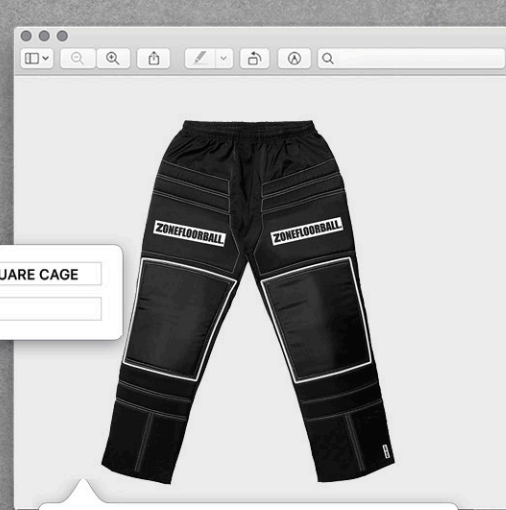

Item: 42808 MASK PATRIOT
Size/Color: BLACK

Item: 42280 PATRIOT GOALIE SWEATERS
Size/Color: 130-170CL, XS-XXL / BLACK

Item: 42314 MONSTER² GOALIE PANTS¹
Size/Color: XS-XXXL / WHITE/RED

Item: 42809 MASK MONSTER SQUARE CAGE¹
Size/Color: WHITE/RED

Item: 42320 MONSTER² GOALIE PANTS
Size/Color: 140, 160CL, XS-XXXL / ALL BLACK

Item: 42810 MASK MONSTER SQUARE CAGE
Size/Color: ALL BLACK

Item: 42300 PATRIOT GOALIE PANTS
Size/Color: 130-170CL, XS-XXL / BLACK