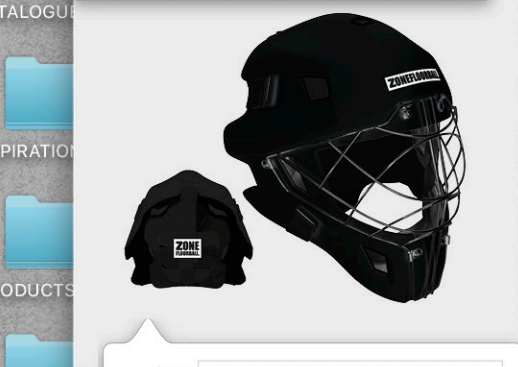

Item: 42320 MONSTER² GOALIE PANTS
Size/Color: 140, 160CL, XS-XXXL / ALL BLACK

Item: 42810 MASK MONSTER SQUARE CAGE
Size/Color: ALL BLACK

Item: 42300 PATRIOT GOALIE PANTS
Size/Color: 130-170CL, XS-XXL / BLACK

- EYEWEAR 20/21
- BAGS 20/21
- SEETHROUGH 20/21
- SHOES 20/21
- TEAMWEAR 20/21

Item: 42807 MASK MONSTER CAT EYE CAGE
Size/Color: ALL WHITE

Item: 32961 SHINGUARD MONSTER
Size/Color: 150/170CL, XS/S, M/L, XL/XXL / BLACK

Item: 32950 KNEEPAD LEGEND
Size/Color: JUNIOR, SENIOR / BLACK

Item: 32862 GOALIE T-SHIRT MONSTER® SHORTSLEEVE
Size/Color: 150/170CL, XS/S-XXXL / BLACK

Item: 42812 MASK MONSTER CAT EYE CAGE
Size/Color: BLACKED OUT