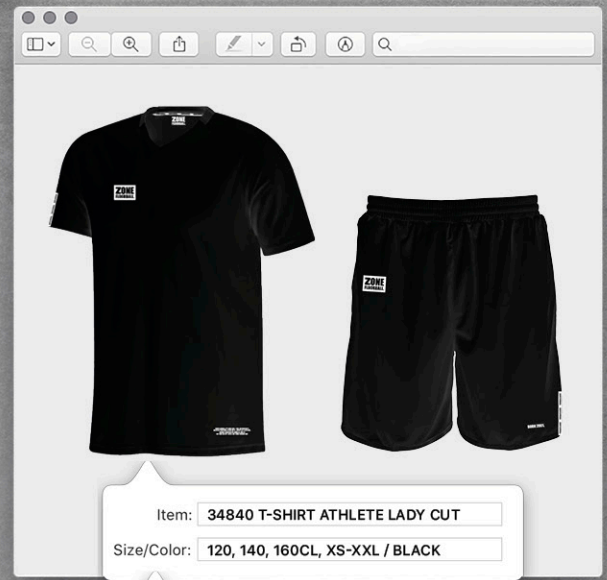

Item: 34840 T-SHIRT ATHLETE LADY CUT
Size/Color: 120, 140, 160CL, XS-XXL / BLACK

Item: 34930 SHORTS ATHLETE LADY CUT
Size/Color: 120, 140, 160CL, XS-XXL / BLACK