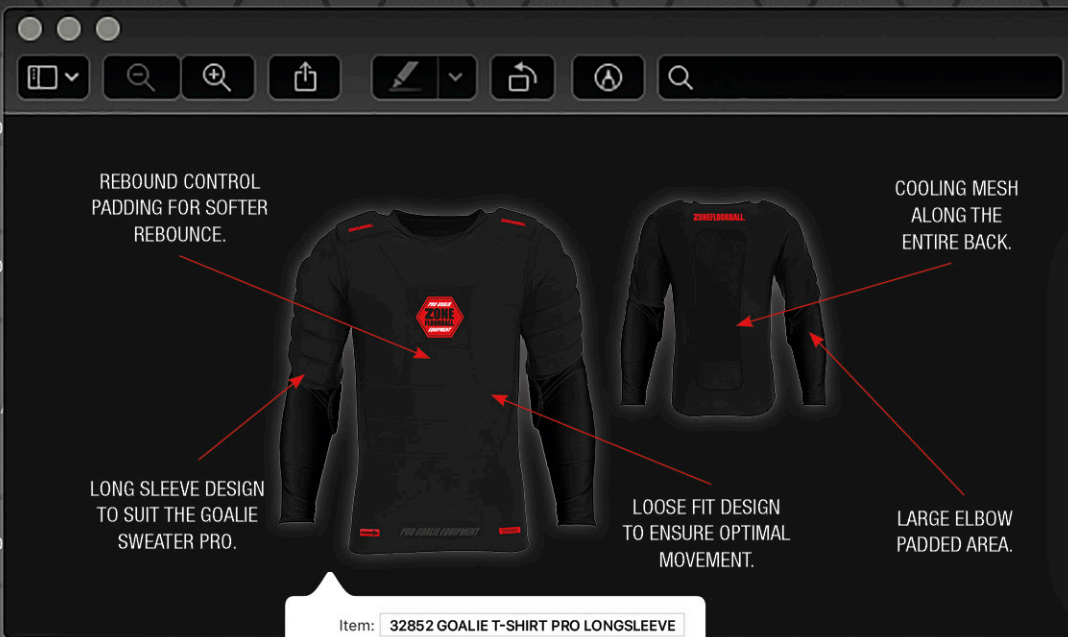

APPAREL 20/21

EYEWEAR 20/21

BAGS 20/21

SEETHROUGH 20/21

SHOES 20/21

TEAMWEAR 20/21

Item:

Size/Color: