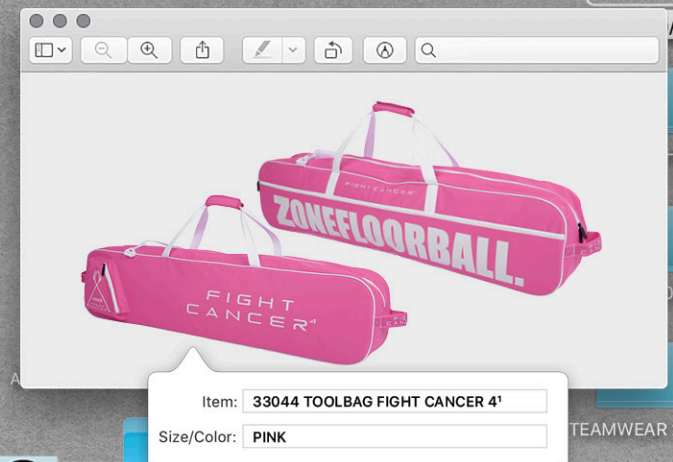

Item: **43013 TOOLBAG BRILLIANT+ (20 STICKS)**
Size/Color: **WHITE/SILVER**

Item: **43015 BACKPACK BRILLIANT+**
Size/Color: **WHITE/SILVER**

Item: **43006 STICK COVER BRILLIANT+**
Size/Color: **80-92, 92-104 CM / WHITE/SILVER**

SHOWROOM 20/21

ZONEFLOORBALL™ BORN 2001. 100% AUTHENTIC. SELECTED PARTNERS WORLDWIDE. LIFESTYLE & ATTITUDE. WEBSITE WWW.ZONEFLOORBALL.COM © BUY NOW OR CRY LATER. ASK YOUR FRIENDS WHY.

TEAMWEAR 20/21

Item: 33039 STICK COVER BRILLIANT
Size/Color: 80-92 CM / BLACK/GREY