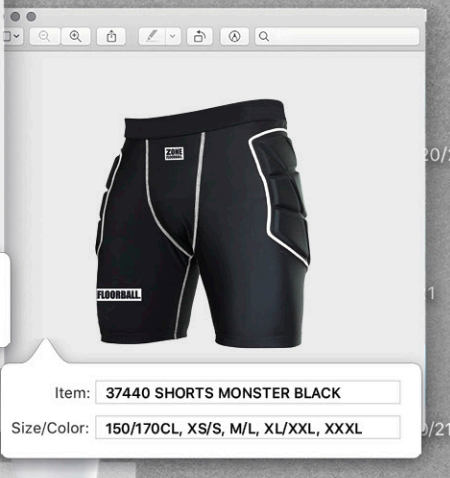

Item: 32950 KNEEPAD LEGEND
Size/Color: JUNIOR, SENIOR / BLACK

Item: 32862 GOALIE T-SHIRT MONSTER® SHORTSLEEVE
Size/Color: 150/170CL, XS/S-XXXL / BLACK

Item: 42812 MASK MONSTER CAT EYE CAGE
Size/Color: BLACKED OUT

Item: 32952 SHINGUARD LEGEND
Size/Color: JUNIOR, SENIOR / BLACK

Item: 32932 T-SHIRT MONSTER BLACK
Size/Color: 150/170CL, XS/S, M/L, XL/XXL, XXXL

Item: 32890 GLOVES MONSTER
Size/Color: KIDS, XS-S, M-L, XL / ALL WHITE

Item: 42882 ELBOW PROTECTION MONSTER
Size/Color: 150/170CL, XS/S, M/L, XL/XXL / BLACK

Item: 32943 JOCKSTRAP LEGEND
Size/Color: JUNIOR, SENIOR / BLACK

Item: 37440 SHORTS MONSTER BLACK
Size/Color: 150/170CL, XS/S, M/L, XL/XXL, XXXL