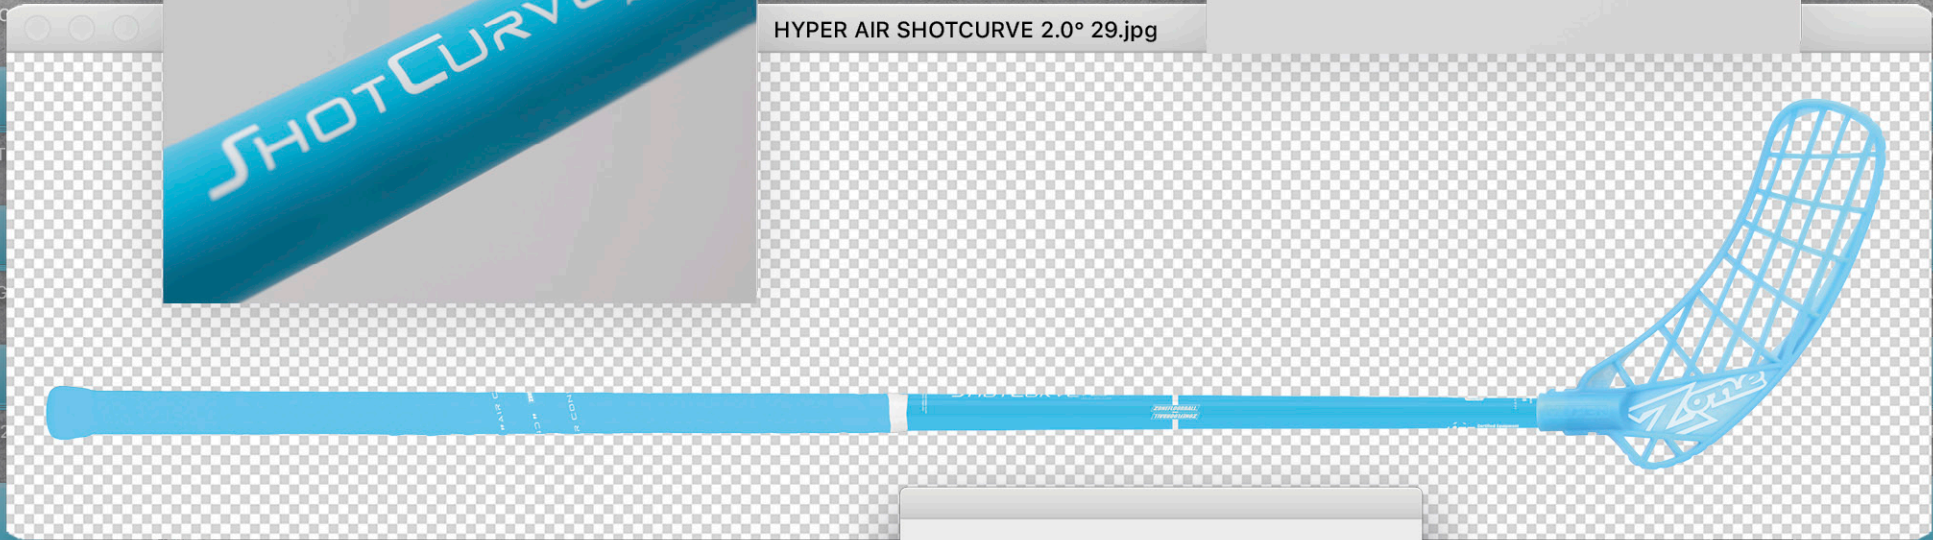

HYPER AIR SHOTCURVE 2.0° 29.jpg

[Shaft lengths: 87, 92, 96 cm. Total stick lengths: 97, 102, 106 cm. Shaft material: Curve Modulus Graphite. Shaft profile: Round. Blade: HYPER Ice blue. Blade material: PE. Grip design: AIR CONCEPT. Grip quality: AIR Grip. Weight: 223 G (87cm). Art. No: 40971.]